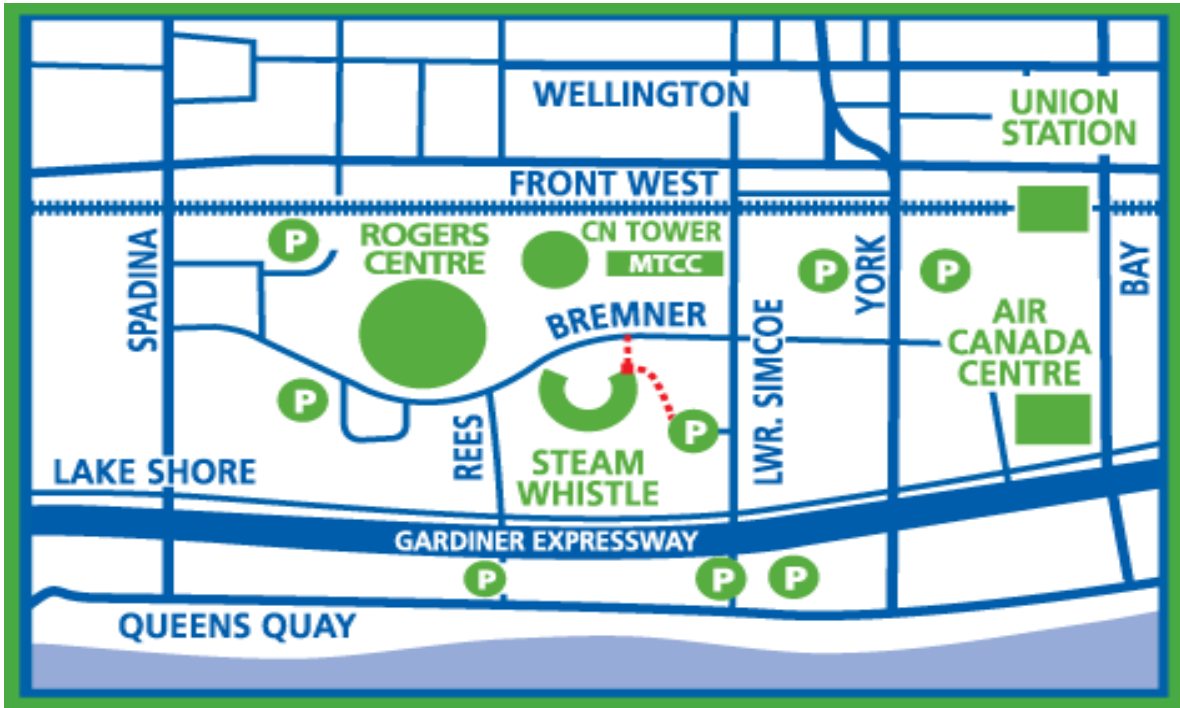

Join us for the 2013 CAN Social at Steam Whistle Brewing

Wednesday, May 22nd from 7:00-9:00 pm

All CAN Registrants welcome
(wear your badge)

Sponsored by:

SickKids® | Centre for
Brain & Behaviour

Beverages & snacks provided
The Roundhouse - 225 Bremner Blvd.
Toronto, ON M5V 3M9
Directions on reverse ->

10 minute walk from the Sheraton Center:

walk West on Queen St. towards York St.

Turn right on York St. and follow it south until you reach Bremner Blvd.

Turn right and follow until you reach 225 Bremner Blvd.

(If you reach Rees St. you have gone too far)